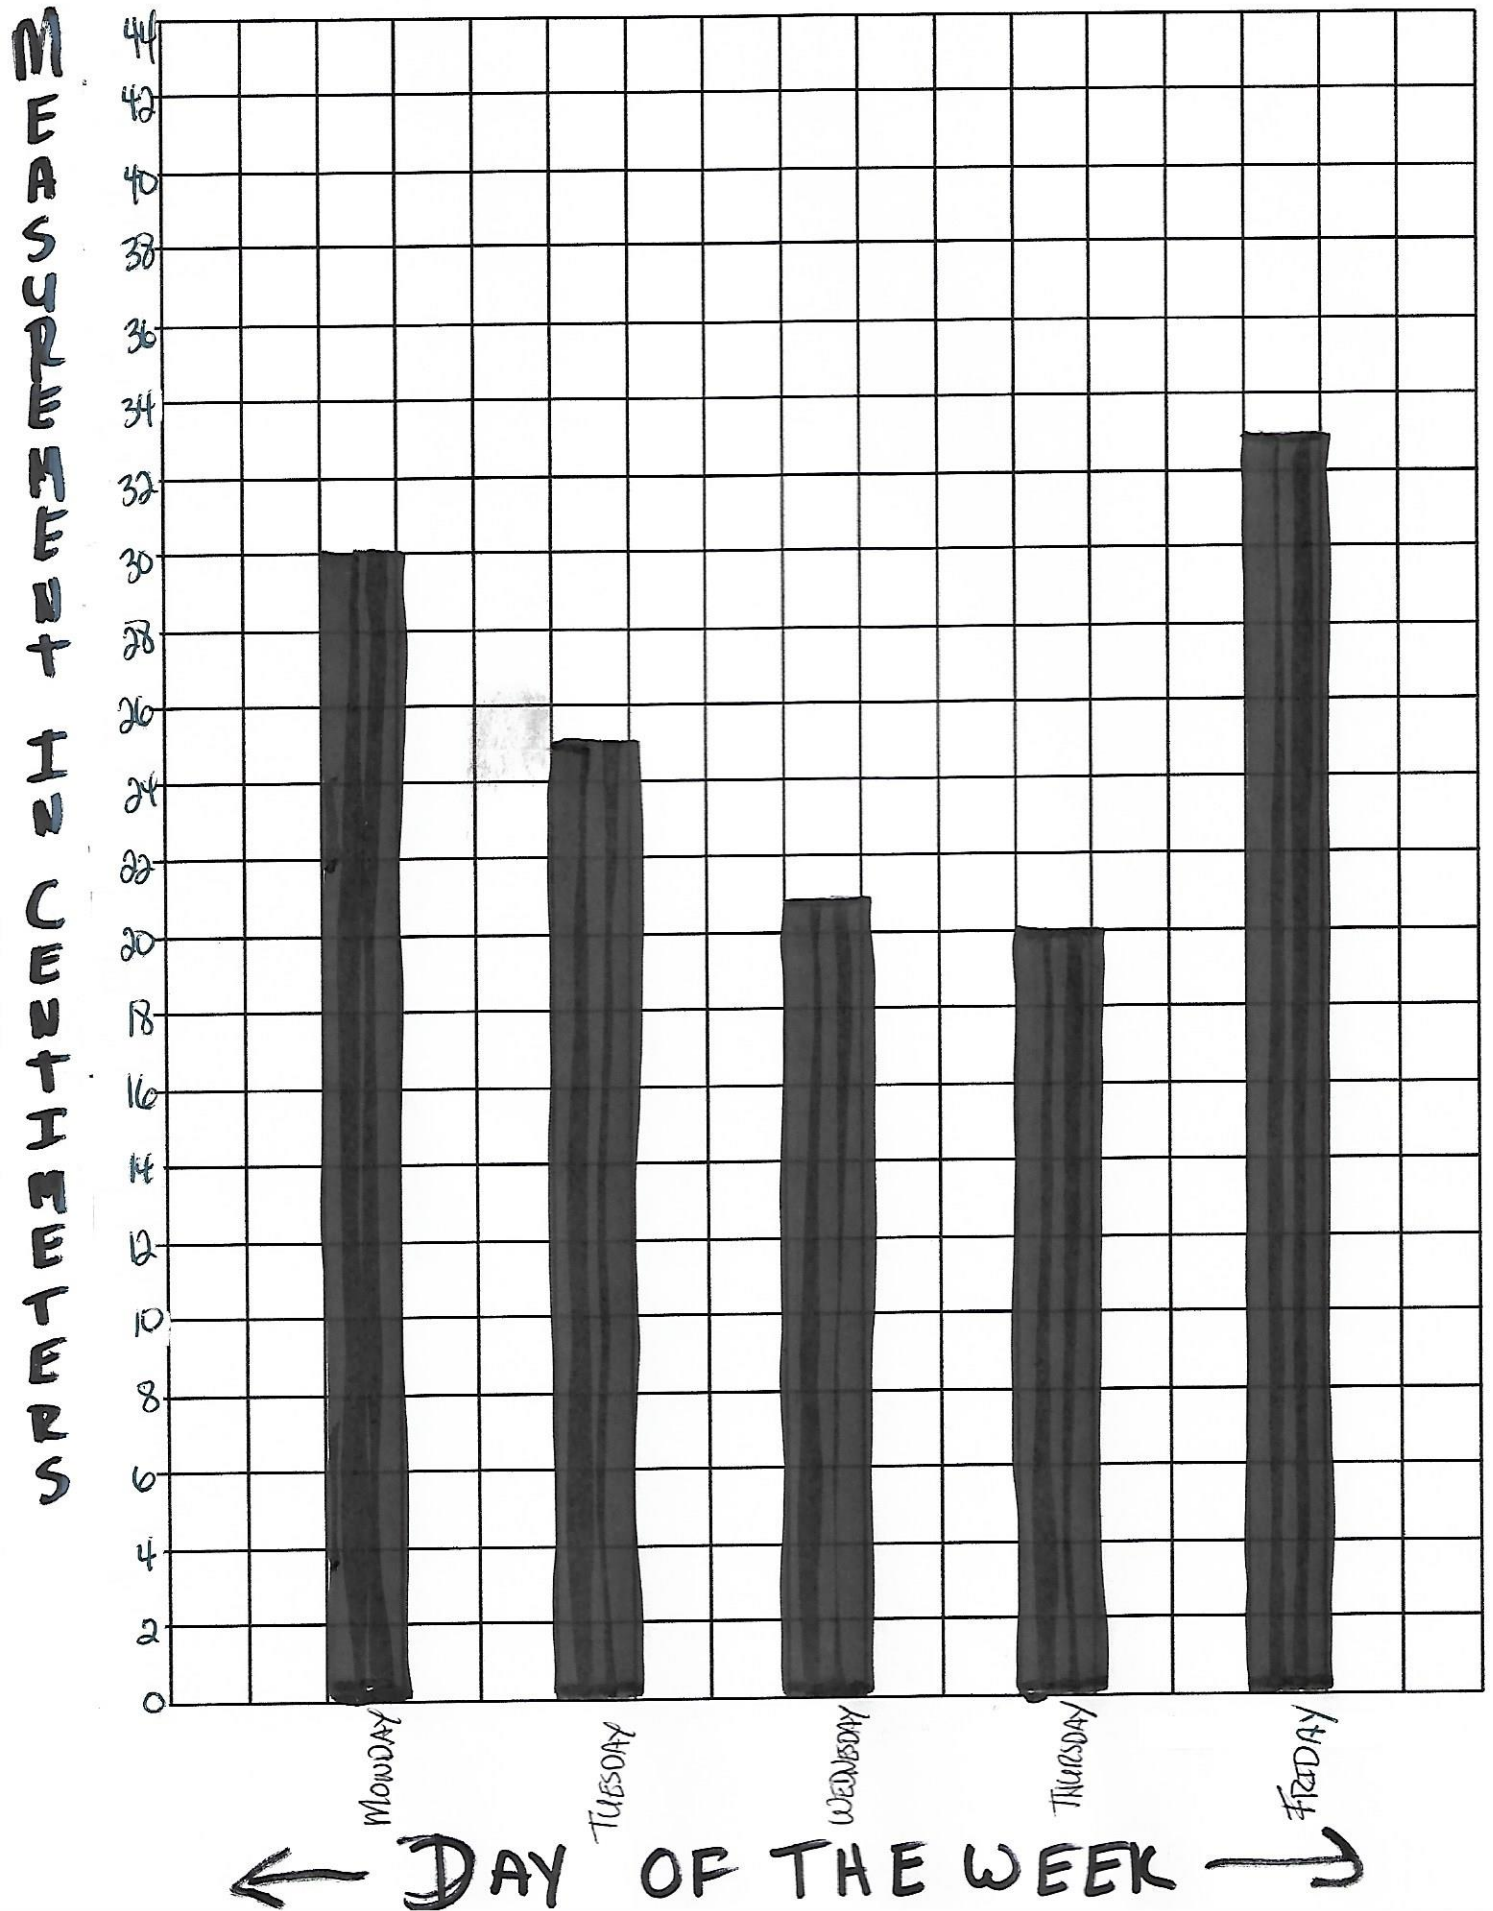

SNOW IN MY YARD

SNOW IN My YARD

MEASUREMENT
IN
CENTIMETERS

45
44
43
42
41
40
39
38
37
36
35
34
33
32
31
30
29
28
27
26
25
24
23
22
21
20
19
18
17
16
15
14
13
12
11
10
9
8
7
6
5
4
3
2
1

← DAYS OF THE WEEK →